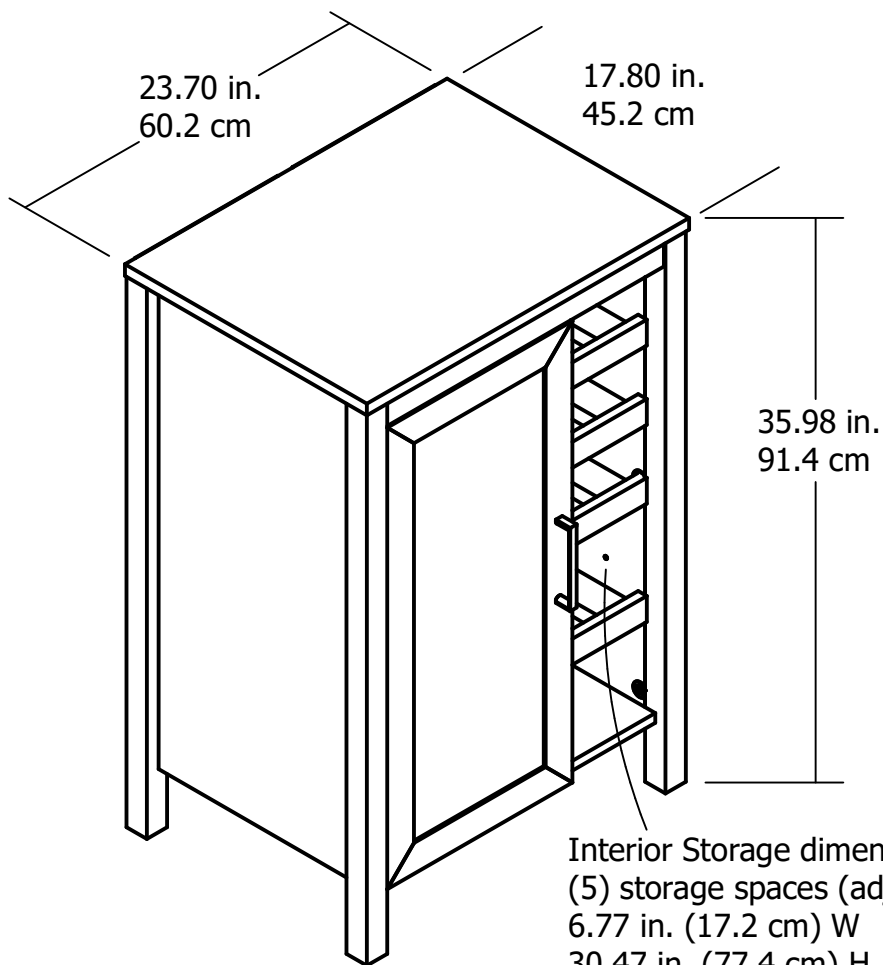

1075

Interior Storage dimensions:
(Beyond Door)

(2) storage spaces (adj heights)
13.07 in. (33.2 cm) W
30.47 in. (77.4 cm) H
16.93 in. (43.0 cm) D

3.90 cubic feet storage area

Interior Storage dimensions:
(5) storage spaces (adj heights)
6.77 in. (17.2 cm) W
30.47 in. (77.4 cm) H
16.93 in. (43.0 cm) D

2.02 cubic feet storage area

Wood Breakdown: 92%
Total storage: 5.92 cubic feet

Overall Product Size:
23.70"W x 17.80"D x 35.98"H
60.2cm W x 45.2cm D x 91.4cm H

Maximum Weight Capacities
Unit Weight: 62 lbs. (28.12 kg)