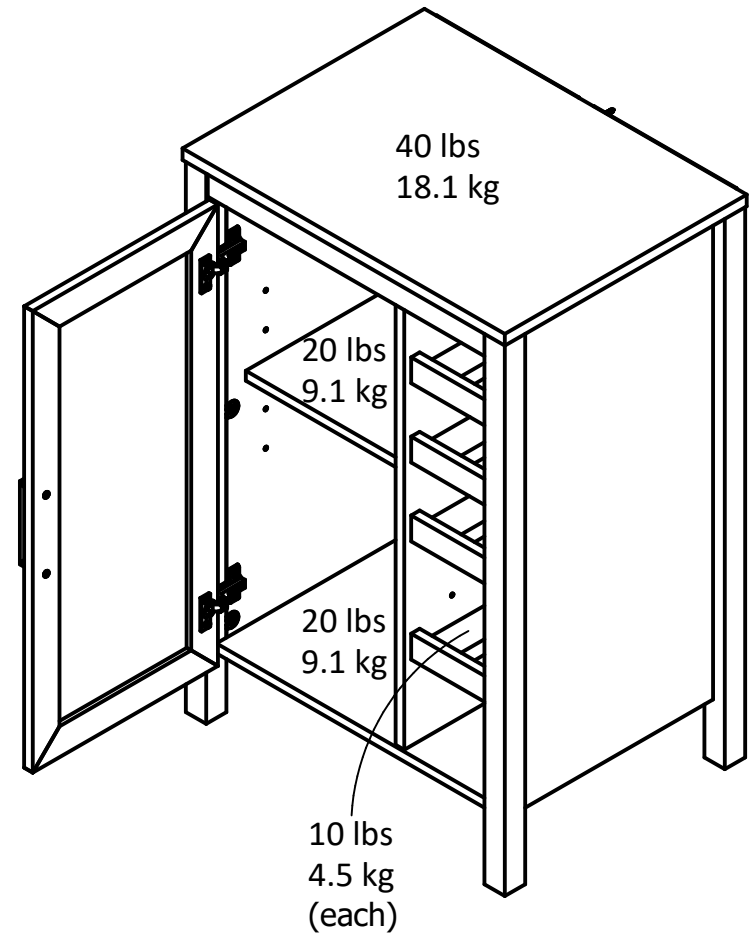

1075

Interior Storage dimensions:
(Beyond Door)

(2) storage spaces (adj heights)
13.07 in. (33.2 cm) W
30.47 in. (77.4 cm) H
16.93 in. (43.0 cm) D

3.90 cubic feet storage area

Interior Storage dimensions:
(5) storage spaces (adj heights)
6.77 in. (17.2 cm) W
30.47 in. (77.4 cm) H
16.93 in. (43.0 cm) D

2.02 cubic feet storage area

Wood Breakdown: 92%
Total storage: 5.92 cubic feet

Overall Product Size:
23.70"W x 17.80"D x 35.98"H
60.2cm W x 45.2cm D x 91.4cm H

Maximum Weight Capacities
Unit Weight: 62 lbs. (28.12 kg)